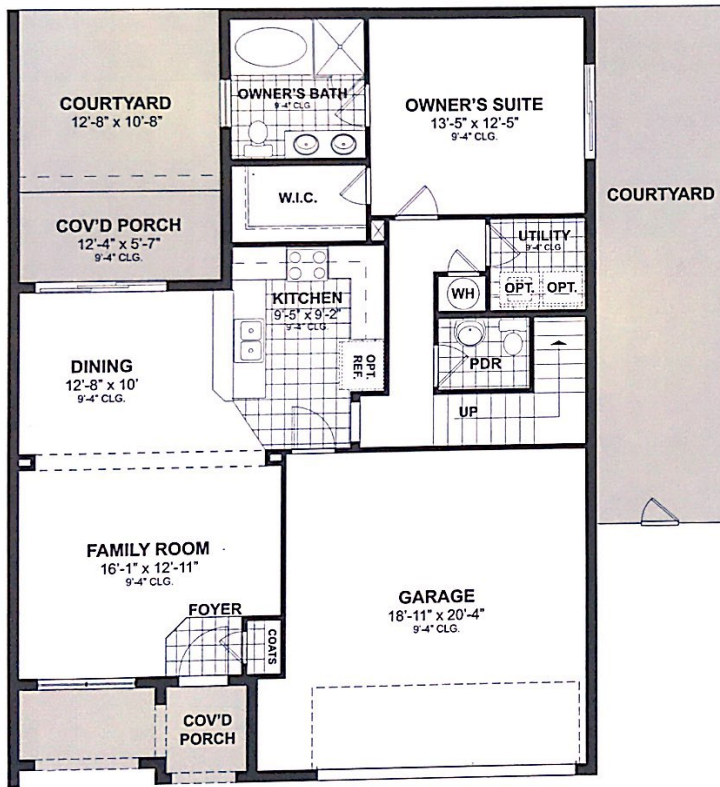

Spanish Colonial

3 Br / 2.5 Ba / Loft and Study • 1930 Living Square Feet
PRELIMINARY

FIRST FLOOR