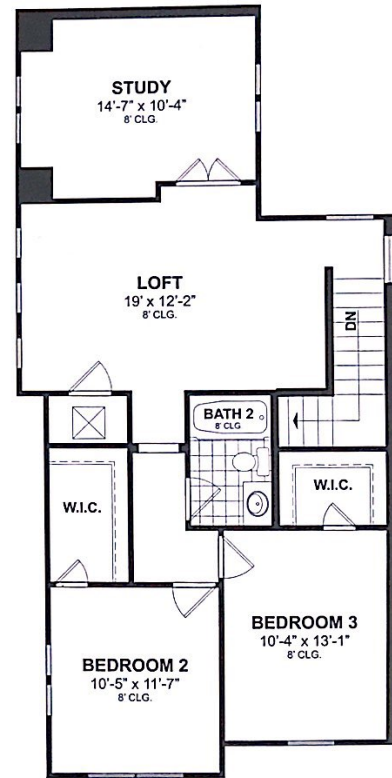

SECOND FLOOR

(904) 880-9453